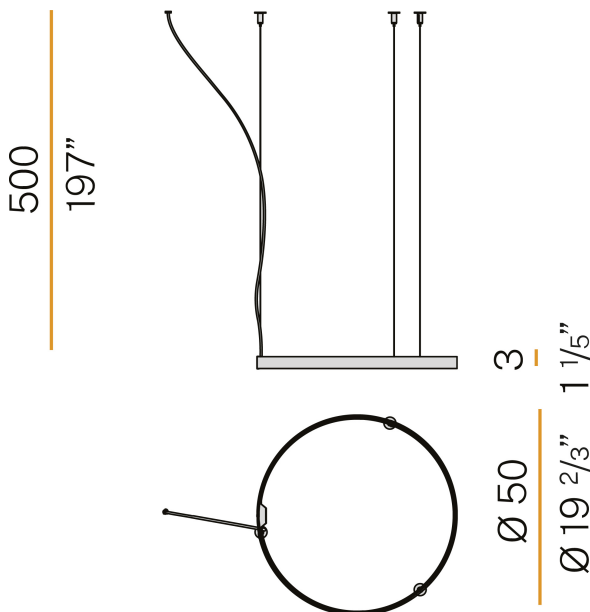

PANZERI

Zero Round

24V DC
M03301.050.0410

● white

Data sheet

CODE	M03301.050.0410
SYSTEM POWER CONSUMPTION	25W
EFFICACY	81.56lm/W
LIGHT SOURCE	LED
LIGHT SOURCE LIFETIME	L70 (B50) 60.000h
COLOUR TEMPERATURE	3000K Ra>90
LIGHT DISTRIBUTION	diffused
POWER SUPPLY	24V DC
DRIVER	remote not included
NOMINAL LUMINOUS FLUX	2835lm
LUMEN OUTPUT	2039lm
EFFICIENCY	71.9%
WEIGHT	0.83 Kg
PROTECTION DEGREE	IP20
COLOUR TOLLERANCES	SDCM 3
PACKING DIMENSIONS (CM)	58,0 x 58,0 x 10,0

Single or multiple suspension lighting fixture for interiors, with direct and indirect light emission.

Bended extruded aluminium structure in white, black, bronze, mat brass or titanium polyacrylic paint.

Extruded polycarbonate diffuser with opaline finish.

Suspension kit with griplocks and 5m (196,9") long steel cables.

5m (196,9") long power cable in transparent PVC.

Provided without power canopy.

Technical drawing

Polar diagram